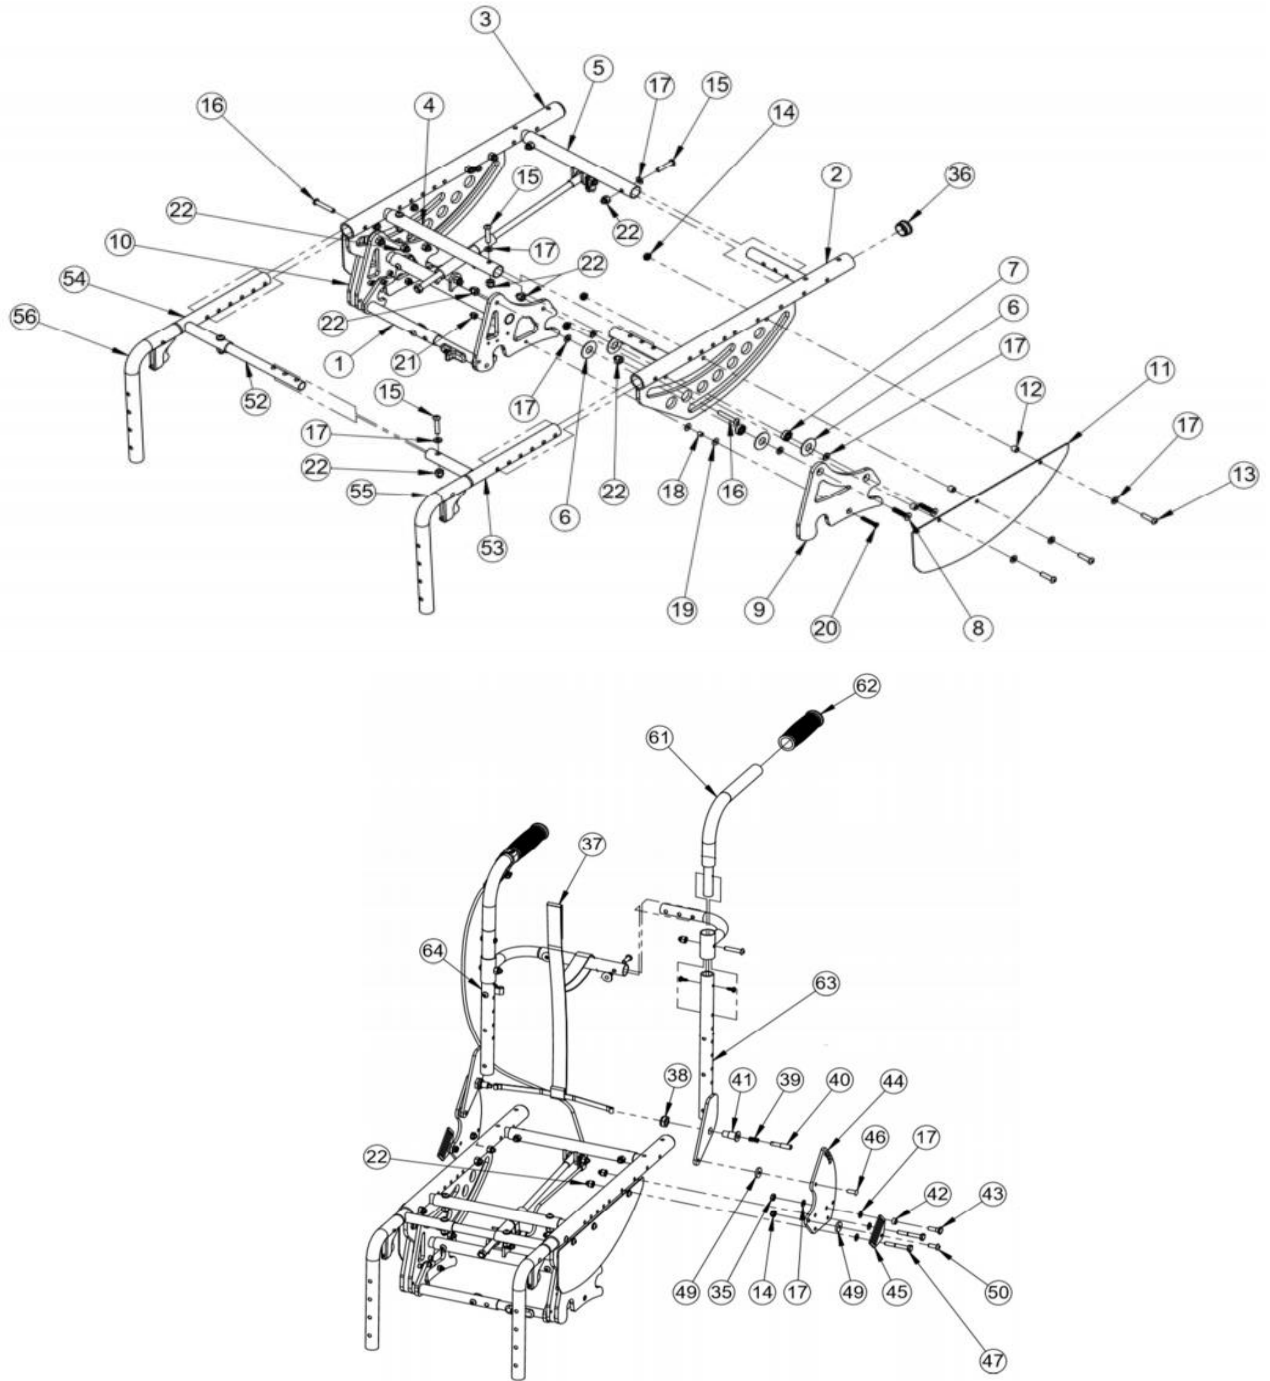

Page 1: Back View

SIZE	KIT NAME	ITEM NO.	DESCRIPTION	QTY2	KIT	Price
All Size	Inline Transit Anchor	1	Inline Transit Anchor	1	997067	\$ 25.00
All Size	Flyer Transit Kit	1	Inline Transit Anchor	4	997217	\$ 130.00
All Size		2	BOLT 1/4"-20 X 1-1/2" Socket Button Head	4		
All Size		3	Bolt 1/4"-20 x 2-3/4" Socket Button Head Ful	2		
All Size		4	Threaded Stud 1/4-20 X 3"	2		
All Size		5	Locknut 1/4"-20 Jam Nylon Insert - blk zinc	2		
All Size		6	Washer 1/4" AN-960-416	4		
All Size		7	Anchor Logo	4		
All Size		8	Caution Card WC/19	1		

Page 2: Seat Assembly

SIZE	KIT NAME	ITEM NO.	DESCRIPTION	QTY2	KIT	Price
All Size	FLYER SEAT PANS ASSY	1	Flyer Center Seat Pan	1	997190	\$ 151.00
All Size		2	Flyer Side Seat Pan LH	1		
All Size		3	Flyer Side Seat Pan RH	1		
All Size		4	Bolt 1/4"-28 x 1-1/2" Socket Button Head- b	4		
All Size		5	Nylon Washer 1/4" X 3/4" X 1/8"	2		
All Size		6	Coved Washer - 3/4"	2		
All Size		7	Bolt 1/4"-20 X 5/8" Socket Button Head-blk z	2		
All Size		8	Locknut 1/4"-20 Nylon Insert (full)	2		
All Size		9	Adhesive Backed Tape Black -Hook- 1-1/2"	1		
All Size		10	Adhesive Backed Tape Black -Hook- 1-1/2"	1		

Front

Back

Page 3: Back Seat Assembly

SIZE	KIT NAME	ITEM NO.	DESCRIPTION	QTY2	KIT	Price
All Size	Fl12/13/14/15/16 TR12/14 Back Pan Adjustment Knobs (Pair)	8	Carriage Bolt 1/4"-20 X 1" grd 2 - blk zinc	2	997199	\$ 10.00
All Size		11	Nylon Washer 1/4" X 11/16"	2		
All Size		16	1/4"-20 Knob With Threaded Through Hole	2		
All Size	Screw #10-24 X 3/4" Phillips Truss	6	Screw #10-24 X 3/4" Phillips Truss - steel -blk zinc	1	997391	\$ 1.00