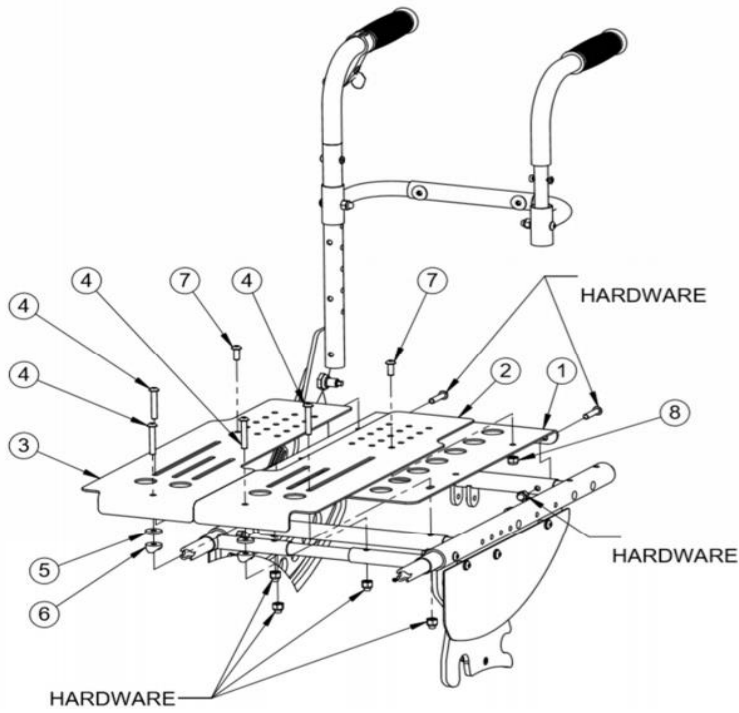

Page 1: Back View

SIZE	KIT NAME	ITEM NO.	DESCRIPTION	QTY2	KIT	Price
All Size	Inline Transit Anchor	1	Inline Transit Anchor	1	997067	\$ 25.00
All Size	Flyer Transit Kit	1	Inline Transit Anchor	4	997217	\$ 130.00
All Size		2	BOLT 1/4"-20 X 1-1/2" Socket Button Head	4		
All Size		3	Bolt 1/4"-20 x 2-3/4" Socket Button Head Ful	2		
All Size		4	Threaded Stud 1/4-20 X 3"	2		
All Size		5	Locknut 1/4"-20 Jam Nylon Insert - blk zinc	2		
All Size		6	Washer 1/4" AN-960-416	4		
All Size		7	Anchor Logo	4		
All Size		8	Caution Card WC/19	1		

Page 2: Seat Assembly

SIZE	KIT NAME	ITEM NO.	DESCRIPTION	QTY2	KIT	Price
All Size	FLYER SEAT PANS ASSY	1	Flyer Center Seat Pan	1	997190	\$ 151.00
All Size		2	Flyer Side Seat Pan LH	1		
All Size		3	Flyer Side Seat Pan RH	1		
All Size		4	Bolt 1/4"-28 x 1-1/2" Socket Button Head- b	4		
All Size		5	Nylon Washer 1/4" X 3/4" X 1/8"	2		
All Size		6	Coved Washer - 3/4"	2		
All Size		7	Bolt 1/4"-20 X 5/8" Socket Button Head-blk z	2		
All Size		8	Locknut 1/4"-20 Nylon Insert (full)	2		
All Size		9	Adhesive Backed Tape Black -Hook- 1-1/2"	1		
All Size		10	Adhesive Backed Tape Black -Hook- 1-1/2"	1		

Front

Back

Page 3: Back Seat Assembly

SIZE	KIT NAME	ITEM NO.	DESCRIPTION	QTY2	KIT	Price
All Size	Fl12/13/14/15/16 TR12/14 Back Pan Adjustment Knobs (Pair)	8	Carriage Bolt 1/4"-20 X 1" grd 2 - blk zinc	2	997199	\$ 10.00
All Size		11	Nylon Washer 1/4" X 11/16"	2		
All Size		16	1/4"-20 Knob With Threaded Through Hole	2		
All Size	Screw #10-24 X 3/4" Phillips Truss	6	Screw #10-24 X 3/4" Phillips Truss - steel -blk zinc	1	997391	\$ 1.00