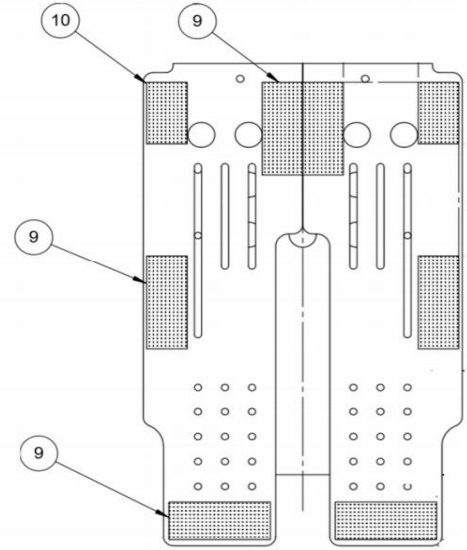

Page 1: Back View

SIZE	KIT NAME	ITEM NO.	DESCRIPTION	QTY2	KIT	Price
All Size	Inline Transit Anchor	1	Inline Transit Anchor	1	997067	\$ 25.00
All Size	Flyer Transit Kit	1	Inline Transit Anchor	4	997217	\$ 130.00
All Size		2	BOLT 1/4"-20 X 1-1/2" Socket Button Head	4		
All Size		3	Bolt 1/4"-20 x 2-3/4" Socket Button Head Ful	2		
All Size		4	Threaded Stud 1/4-20 X 3"	2		
All Size		5	Locknut 1/4"-20 Jam Nylon Insert - blk zinc	2		
All Size		6	Washer 1/4" AN-960-416	4		
All Size		7	Anchor Logo	4		
All Size		8	Caution Card WC/19	1		

Page 2: Seat Assembly

SIZE	KIT NAME	ITEM NO.	DESCRIPTION	QTY2	KIT	Price
All Size	FLYER SEAT PANS ASSY	1	Flyer Center Seat Pan	1	997190	\$ 151.00
All Size		2	Flyer Side Seat Pan LH	1		
All Size		3	Flyer Side Seat Pan RH	1		
All Size		4	Bolt 1/4"-28 x 1-1/2" Socket Button Head- b	4		
All Size		5	Nylon Washer 1/4" X 3/4" X 1/8"	2		
All Size		6	Coved Washer - 3/4"	2		
All Size		7	Bolt 1/4"-20 X 5/8" Socket Button Head-blk z	2		
All Size		8	Locknut 1/4"-20 Nylon Insert (full)	2		
All Size		9	Adhesive Backed Tape Black -Hook- 1-1/2"	1		
All Size		10	Adhesive Backed Tape Black -Hook- 1-1/2"	1		

Front

Back

Page 3: Back Seat Assembly

SIZE	KIT NAME	ITEM NO.	DESCRIPTION	QTY2	KIT	Price
All Size	Fl12/13/14/15/16 TR12/14 Back Pan Adjustment Knobs (Pair)	8	Carriage Bolt 1/4"-20 X 1" grd 2 - blk zinc	2	997199	\$ 10.00
All Size		11	Nylon Washer 1/4" X 11/16"	2		
All Size		16	1/4"-20 Knob With Threaded Through Hole	2		
All Size	Screw #10-24 X 3/4" Phillips Truss	6	Screw #10-24 X 3/4" Phillips Truss - steel -blk zinc	1	997391	\$ 1.00