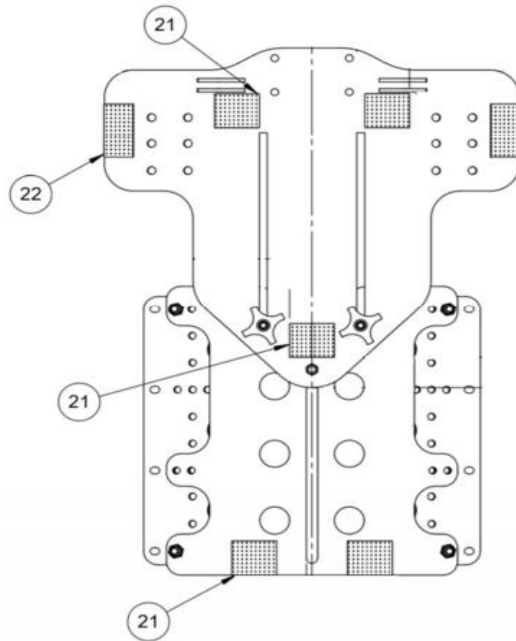

Page 1: Back View

SIZE	KIT NAME	ITEM NO.	DESCRIPTION	QTY2	KIT	Price
All Size	Inline Transit Anchor	1	Inline Transit Anchor	1	997067	\$ 25.00
All Size	Flyer Transit Kit	1	Inline Transit Anchor	4	997217	\$ 130.00
All Size		2	BOLT 1/4"-20 X 1-1/2" Socket Button Head	4		
All Size		3	Bolt 1/4"-20 x 2-3/4" Socket Button Head Ful	2		
All Size		4	Threaded Stud 1/4-20 X 3"	2		
All Size		5	Locknut 1/4"-20 Jam Nylon Insert - blk zinc	2		
All Size		6	Washer 1/4" AN-960-416	4		
All Size		7	Anchor Logo	4		
All Size		8	Caution Card WC/19	1		

Page 2: Seat Assembly

SIZE	KIT NAME	ITEM NO.	DESCRIPTION	QTY2	KIT	Price
All Size	FLYER SEAT PANS ASSY	1	Flyer Center Seat Pan	1	997190	\$ 151.00
All Size		2	Flyer Side Seat Pan LH	1		
All Size		3	Flyer Side Seat Pan RH	1		
All Size		4	Bolt 1/4"-28 x 1-1/2" Socket Button Head- b	4		
All Size		5	Nylon Washer 1/4" X 3/4" X 1/8"	2		
All Size		6	Coved Washer - 3/4"	2		
All Size		7	Bolt 1/4"-20 X 5/8" Socket Button Head-blk z	2		
All Size		8	Locknut 1/4"-20 Nylon Insert (full)	2		
All Size		9	Adhesive Backed Tape Black -Hook- 1-1/2"	1		
All Size		10	Adhesive Backed Tape Black -Hook- 1-1/2"	1		

Front

Back

Page 3: Back Seat Assembly

SIZE	KIT NAME	ITEM NO.	DESCRIPTION	QTY2	KIT	Price
All Size	Fl12/13/14/15/16 TR12/14 Back Pan Adjustment Knobs (Pair)	8	Carriage Bolt 1/4"-20 X 1" grd 2 - blk zinc	2	997199	\$ 10.00
All Size		11	Nylon Washer 1/4" X 11/16"	2		
All Size		16	1/4"-20 Knob With Threaded Through Hole	2		
All Size	Screw #10-24 X 3/4" Phillips Truss	6	Screw #10-24 X 3/4" Phillips Truss - steel -blk zinc	1	997391	\$ 1.00