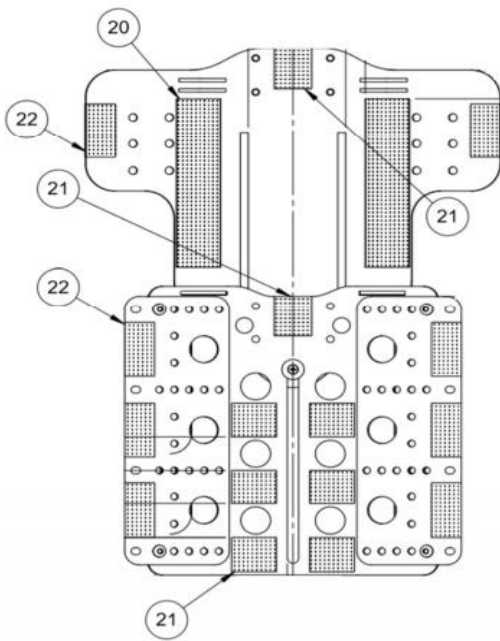

Page 1: Back View

SIZE	KIT NAME	ITEM NO.	DESCRIPTION	QTY2	KIT	Price
All Size	Inline Transit Anchor	1	Inline Transit Anchor	1	997067	\$ 25.00
All Size	Flyer Transit Kit	1	Inline Transit Anchor	4	997217	\$ 130.00
All Size		2	BOLT 1/4"-20 X 1-1/2" Socket Button Head	4		
All Size		3	Bolt 1/4"-20 x 2-3/4" Socket Button Head Ful	2		
All Size		4	Threaded Stud 1/4-20 X 3"	2		
All Size		5	Locknut 1/4"-20 Jam Nylon Insert - blk zinc	2		
All Size		6	Washer 1/4" AN-960-416	4		
All Size		7	Anchor Logo	4		
All Size		8	Caution Card WC/19	1		

Page 2: Seat Assembly

SIZE	KIT NAME	ITEM NO.	DESCRIPTION	QTY2	KIT	Price
All Size	FLYER SEAT PANS ASSY	1	Flyer Center Seat Pan	1	997190	\$ 151.00
All Size		2	Flyer Side Seat Pan LH	1		
All Size		3	Flyer Side Seat Pan RH	1		
All Size		4	Bolt 1/4"-28 x 1-1/2" Socket Button Head- b	4		
All Size		5	Nylon Washer 1/4" X 3/4" X 1/8"	2		
All Size		6	Coved Washer - 3/4"	2		
All Size		7	Bolt 1/4"-20 X 5/8" Socket Button Head-blk z	2		
All Size		8	Locknut 1/4"-20 Nylon Insert (full)	2		
All Size		9	Adhesive Backed Tape Black -Hook- 1-1/2"	1		
All Size		10	Adhesive Backed Tape Black -Hook- 1-1/2"	1		

Front

Back

Page 3: Back Seat Assembly

SIZE	KIT NAME	ITEM NO.	DESCRIPTION	QTY2	KIT	Price
All Size	Fl12/13/14/15/16 TR12/14 Back Pan Adjustment Knobs (Pair)	8	Carriage Bolt 1/4"-20 X 1" grd 2 - blk zinc	2	997199	\$ 10.00
All Size		11	Nylon Washer 1/4" X 11/16"	2		
All Size		16	1/4"-20 Knob With Threaded Through Hole	2		
All Size	Screw #10-24 X 3/4" Phillips Truss	6	Screw #10-24 X 3/4" Phillips Truss - steel -blk zinc	1	997391	\$ 1.00