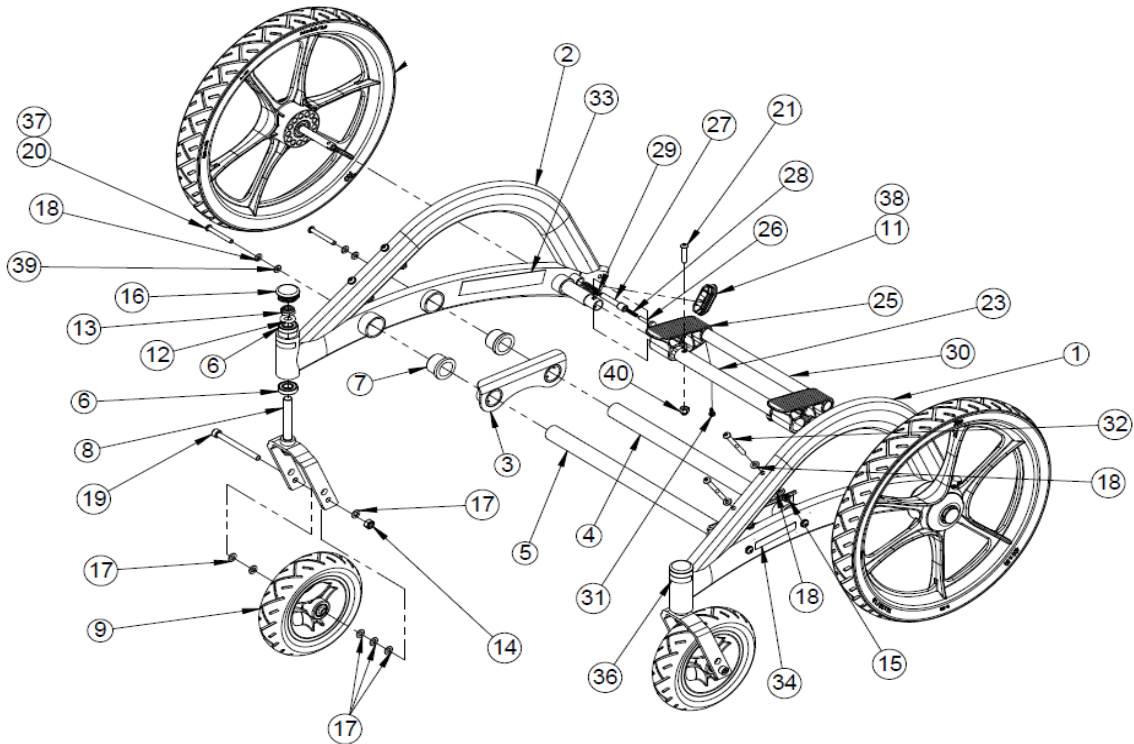

All Size		50	Bolt 1/4"-20 X 5/8" Socket Button Head-blk z	2		
All Size		51	Bolt 1/4"-20 X 3/4" Socket Button Head	2		
All Size	Included in Selected Cable Replacement Kit	25	Inner Cable	1	Included in Selected Cable Replacement Kit	$ -
All Size		26	Screw #8-32 X 3/16"	2		
All Size		27	Wire Stop Assembly	1		
All Size		29	Inner Cable Tip	1		
All Size		30	Cable Housing	1		
All Size	Included in Short Back Canes Replacement Kit	63	Flyer 19" Seatback Tube Welded LH	-	Included in Short Back Canes	$ -
All Size		64	Flyer 19" Seatback Tube Welded RH	-		
All Size	Included in Standard Recline Kit Only	44	Trekker Standard Side Plate	2	Included in Standard Recline Kit Only	$ -
All Size	Included in Tall Back Canes Replacement Kit	63	Flyer 25" Seatback Tube Welded LH	-	Included in Tall Back Canes	$ -
All Size		64	Flyer 25" Seatback Tube Welded RH	-		

Page 5: Base Frame Assembly with
16 inch Wheels