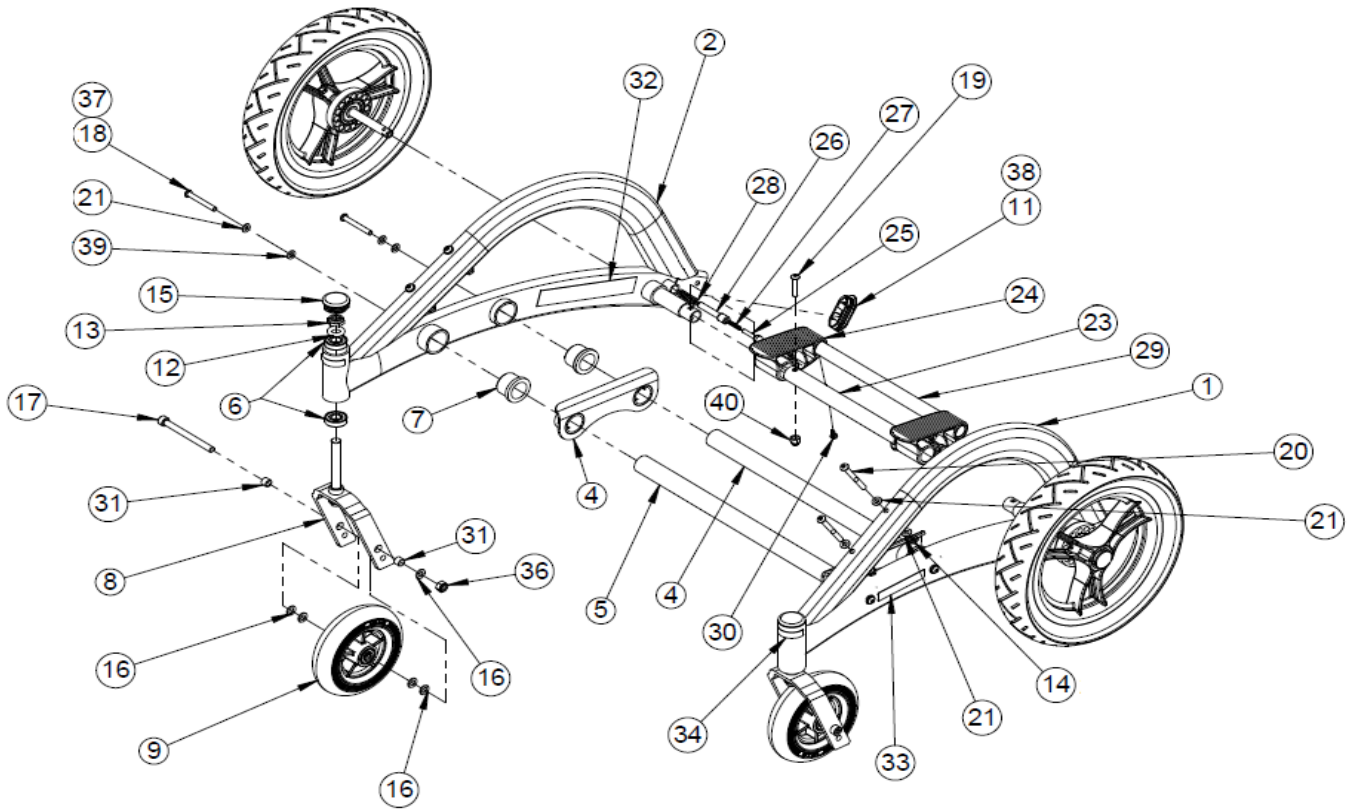

All Size	FL12/13/14/15/16 Single Brake Assembly	24	Trekker Brake Pin Outer	2	997332	$ 20.00
All Size		25	Comp Spring 0.118 ID x 0.188 OD x 0.75	2		
All Size		26	Comp Spring 0.344 ID x 0.420 OD x1.50	2		
All Size		28	Sheet Metal Screw #10 X 1/2" - steel-blk zi	2		

Page 6: Base Frame Assembly with 11.5 inch Wheels

SIZE	KIT NAME	ITEM NO.	DESCRIPTION	QTY2	KIT	Price
12	Growth Kit - Flyer 12	4	FL-12 Rear Cross Tube Assembly	1	905298	$ 96.00
12		5	FL-12 Front Cross Tube Assembly	1		
12		23	FL-12 Quick Release Axle Tube	1		
12		29	FL-12 Brake Tube Assembly	1		
13	Growth Kit - Flyer 13	4	FL-13 Rear Cross Tube Assembly	1	905299	$ 96.00
13		5	FL-13 Front Cross Tube Assembly	1		
13		23	FL-13 Quick Release Axle Tube	1		
13		29	FL-13 Brake Tube Assembly	1		
14		4	FL-14 Rear Cross Tube Assembly	1