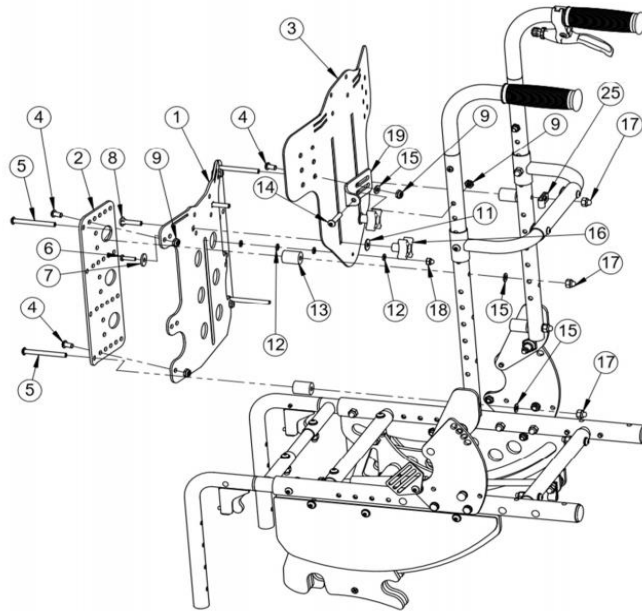

Page 1: Back View

SIZE	KIT NAME	ITEM NO.	DESCRIPTION	QTY2	KIT	Price
All Size	Inline Transit Anchor	1	Inline Transit Anchor	1	997067	\$ 25.00
All Size	Flyer Transit Kit	1	Inline Transit Anchor	4	997217	\$ 130.00
All Size		2	BOLT 1/4"-20 X 1-1/2" Socket Button Head	4		
All Size		3	Bolt 1/4"-20 x 2-3/4" Socket Button Head Ful	2		
All Size		4	Threaded Stud 1/4-20 X 3"	2		
All Size		5	Locknut 1/4"-20 Jam Nylon Insert - blk zinc	2		
All Size		6	Washer 1/4" AN-960-416	4		
All Size		7	Anchor Logo	4		
All Size		8	Caution Card WC/19	1		

Page 2: Seat Assembly

SIZE	KIT NAME	ITEM NO.	DESCRIPTION	QTY2	KIT	Price
All Size	FLYER SEAT PANS ASSY	1	Flyer Center Seat Pan	1	997190	\$ 151.00
All Size		2	Flyer Side Seat Pan LH	1		
All Size		3	Flyer Side Seat Pan RH	1		
All Size		4	Bolt 1/4"-28 x 1-1/2" Socket Button Head- b	4		
All Size		5	Nylon Washer 1/4" X 3/4" X 1/8"	2		
All Size		6	Coved Washer - 3/4"	2		
All Size		7	Bolt 1/4"-20 X 5/8" Socket Button Head-blk z	2		
All Size		8	Locknut 1/4"-20 Nylon Insert (full)	2		
All Size		9	Adhesive Backed Tape Black -Hook- 1-1/2"	1		
All Size		10	Adhesive Backed Tape Black -Hook- 1-1/2"	1		

Front

Back

Page 3: Back Seat Assembly

SIZE	KIT NAME	ITEM NO.	DESCRIPTION	QTY2	KIT	Price
All Size	Fl12/13/14/15/16 TR12/14 Back Pan Adjustment Knobs (Pair)	8	Carriage Bolt 1/4"-20 X 1" grd 2 - blk zinc	2	997199	\$ 10.00
All Size		11	Nylon Washer 1/4" X 11/16"	2		
All Size		16	1/4"-20 Knob With Threaded Through Hole	2		
All Size	Screw #10-24 X 3/4" Phillips Truss	6	Screw #10-24 X 3/4" Phillips Truss - steel -blk zinc	1	997391	\$ 1.00