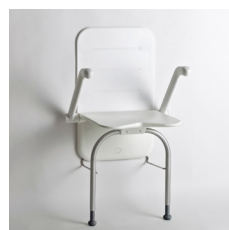

For most people it's obvious that you should enjoy the time you spend in the shower. For many people, though, standing up in the shower can feel unsafe. However, there may not be space for an ordinary shower stool, which is why we've developed Etac Relax: a neat but secure wall-mounted shower seat. Always close at hand – but because it easily folds up against the wall it doesn't take up unnecessary space. We know how important it is to use contrasting colours to make everything clear in a steam-filled shower. That's why we are now launching Etac Relax in Volcano grey. Perfect for white shower environments.

Scandinavian design

Ergonomically shaped arm supports with a soft non-slip grip

Etac Relax folds up neatly against the wall

Functional seat shape for stability and easy access

Choose your model

Etac Relax is available in 2 colours and 6 different configurations to meet all needs with regard to making life easier, making a total of 12 versions. Important factors could be how you move in the shower, how much support you need, or the nature of the wall and reducing the load put on it.

12 different versions

Sturdy seat surface

Large seat surface even though the external dimensions are slim.

Non-slip arm supports

The folding arm supports have a non-slip surface, offering a soft and secure grip.

Arm support and back support

A slimline warming back pad with good friction to increase comfort and relaxation.

Versions with supporting legs

The supporting legs are height adjustable to ensure a comfortable seat height and a perfect fit to the floor.