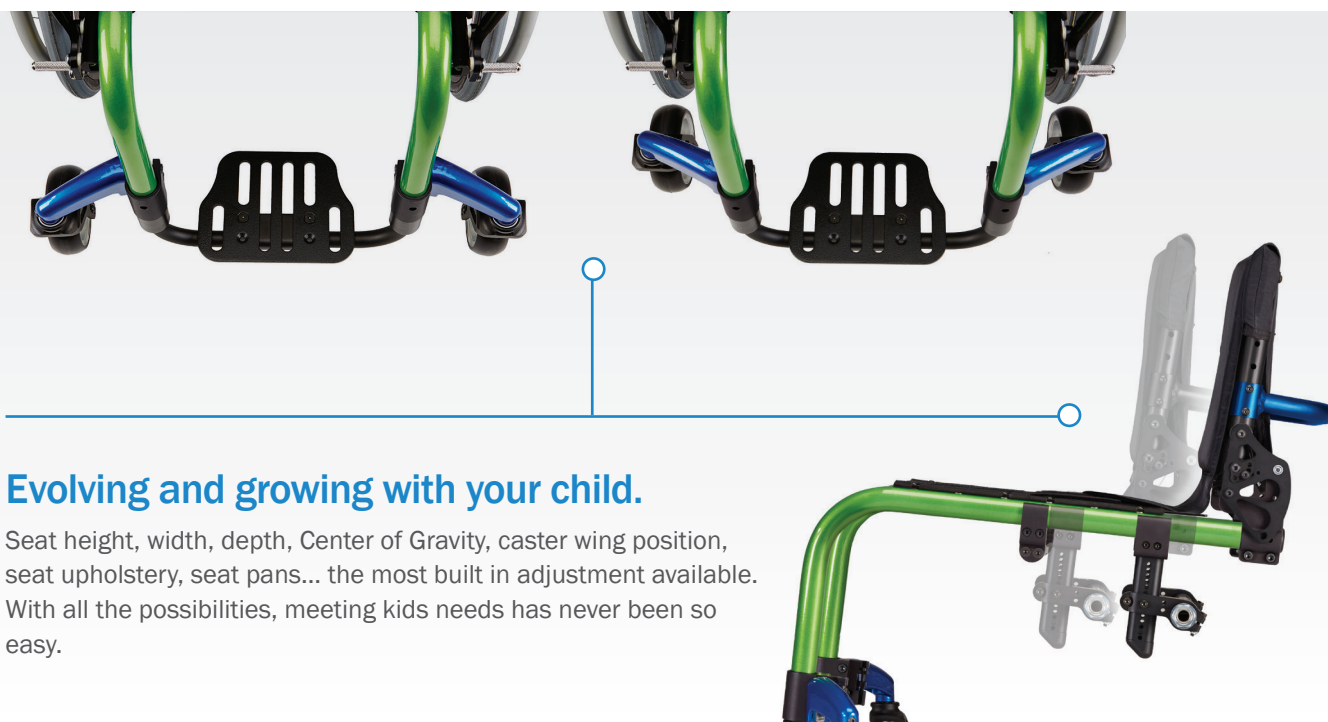

Little Wave Klik

A paediatric wheelchair for our next generation

Little Wave Clik

You are only a “Clik” away from just perfect

Little Wave Clik, the most intuitive paediatric wheelchair, evolves and grows with the child.

Designed for our next generation

An adjustment system designed to provide accurate, easy growth options. A system so easy to adjust with just a “klik” that promotes proper positioning and wheel access so your child gains the active independence and mobility they want. Little Wave Clik has all possibilities to meet the child’s needs.

Features

The adjustment system is designed to provide accurate, easy growth options. Meet kids' needs for independence and mobility with just a "klik".

Whether it's for mom, dad, sister, brother, friend or caregiver the adjustable height Ergo stroller handle is the ergonomic choice for all.

Fender
Adjustable Carbon
fiber fender.

**Personalise with
colour**

Visit etac.com for more options and accessories

Specifications	Imperial	Metric
Transport Weight:	12.5 lbs.*	5.67 kg*
Seat Width:	8-18 in.	20-46 cm
Seat Depth:	8-18 in.	20-46 cm
Front Seat Height:	11.5-20 in.	29-51 cm
Rear Seat Height:	11.5-20.5 in.	29-52 cm
Tubing Size:	1.125 in.	2.85 cm
Weight Capacity:	165 lbs.	75 kg
WC-19 Transit:	Yes	Yes