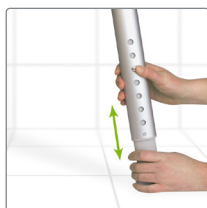

# Swift Freestanding toilet seat raiser

Swift Freestanding is the perfect choice when you want a raised toilet seat easily and quickly. By simply setting it to the preferred height and placing it over the toilet, you have a seat height adapted to your needs, and sturdy arm supports that facilitate standing up and sitting down. When complemented with a pan, it can just as easily be used in the bedroom as a stand-alone toilet chair.

## Designed for flexibility

In addition, Swift Freestanding can serve as a shower stool. Its light weight makes it easy to move and it is designed to sustain wet environments. The stool is extremely stable thanks to its large footprint and non-slip ferrules that provide an excellent grip on wet or uneven surfaces. With a maximum user weight of 160 kg it accommodates larger users well.

## Easy assembly and cleaning

Swift Freestanding is easy to assemble without the need for any tools. The arm supports and legs can just as easily be removed, which is great for car transportation and simplifies cleaning. The chair has an integrated splash guard, smooth surfaces and is non-corroding.

### Smart height adjustment

The telescopic legs can swiftly be adjusted to the preferred height thanks to a self-locking button that clicks into place. The oval shape prevents the legs from turning when making the adjustment. There are no loose parts to misplace.