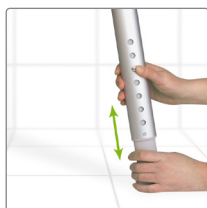

## Three-in-one functionality

In the bedroom, Swift Commode functions as a nearby toilet. Designed like an armchair, the soft pads for seat and back support are removable and conceal a pan with a self-locking lid. The commode is equally suited for the bathroom, where it can be used as a shower chair with or without the pads. When placed over the toilet, it functions as a free-standing toilet seat raiser. The chair can easily be adjusted to the preferred height, and the arm supports offer a stable support when standing up or sitting down.

## Designed for flexibility

Swift Commode is light in weight and easy to move between the bedroom and bathroom. At the same time, it can accommodate larger users with a maximum user weight of 160 kg. It is height-adjustable between 42-57 cm, and can be set with a slight anterior tilt to further facilitate standing up.

## Easy assembly and cleaning

Swift is easy to assemble without the need for any tools. Arm and back supports can just as easily be removed if needed, which also simplifies cleaning. The chair has smooth surfaces and is non-corroding. The seat pad, back support pad and pan are included as standard.

### Smart height adjustment

The telescopic legs can swiftly be adjusted to the preferred height thanks to a self-locking button that clicks into place. The oval shape prevents the legs from turning when making the adjustment. There are no loose parts to misplace.