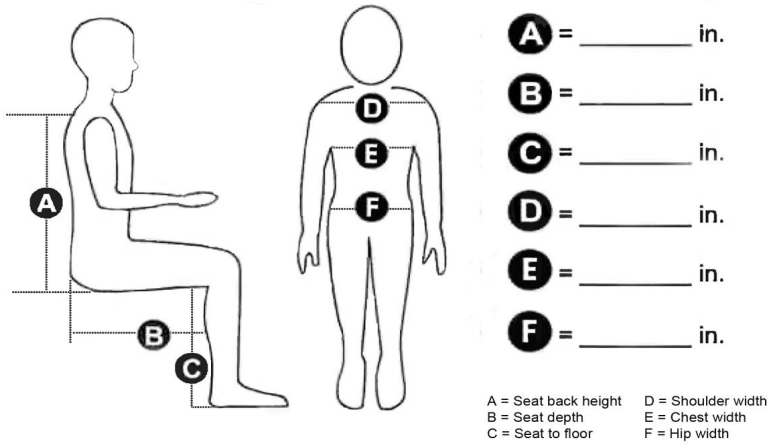

Prices in CAD & subject to change, ex works Torrance, California.

Effective: 2/1/2025

Convoid  
2830 California Street  
Torrance, CA 90503  
1 844-US-MOBILITY (844-876-6245)  
[www.etac.us.com](http://www.etac.us.com)

OF1101-ENG-REV.01

**CLIENT MEASUREMENTS:**

**Carrot 3 Base Model Specifications:**

Seat Width:	16.5"
Seat Depth:	15" - 16.5" *
Backrest Height Adjustment:	28" - 33"
Head Support Height:	8.5"
Backrest Height:	29" - 34"
Backrest Extension Height (Standard):	2"
Backrest Extension Height (Option):	4"
Shoulder Wing Height (Standard):	6"
Shoulder Wing Width Adjustment:	15.25" - 19.25"
Product Weight:	21 lbs.
Recline Adjustment:	90° - 180°
Product Overall Width:	20" - 22"